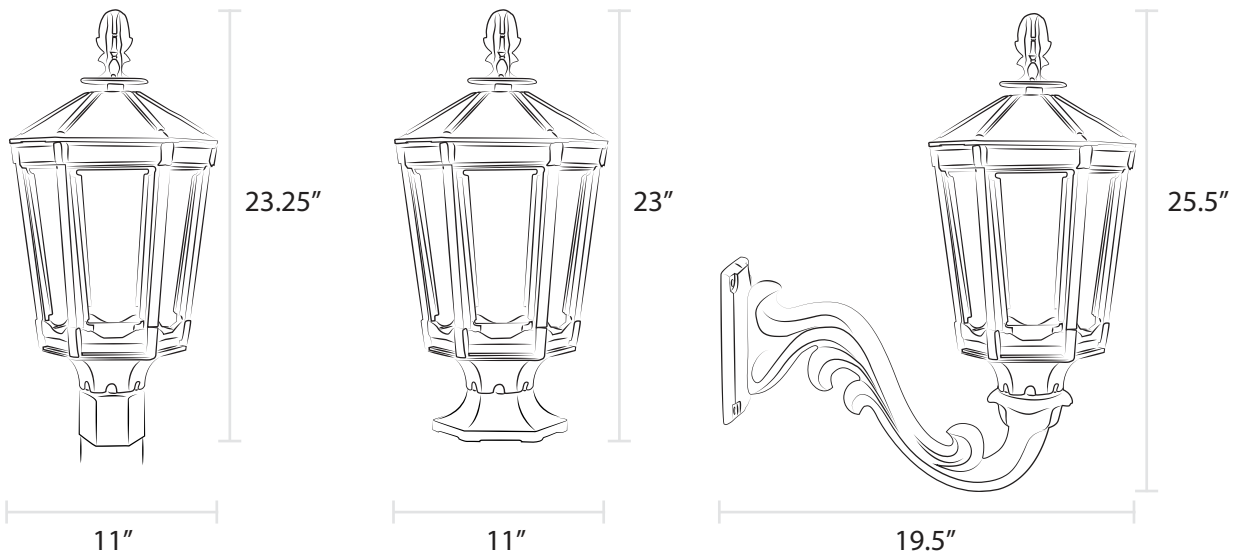

The Vienna

Product Overview:

- Sand cast aluminum
- Certified valve
- Flat tempered glass included; additional glass options available*
- Cast Acorn finial with guard included; decorative finials available*

Installation Options:

- Post mount fits standard 3" outside diameter post
- For wall mount, combine with our Six-Sided Decorative Bracket, Craftsman, Sewickley, or Universal Bracket
- For pier mount, combine with our Small Six-Sided Pier Mount or Heritage Pier Mount

Illumination Options:

Finish Options:

- Available in all finish options

*Additional charges may apply