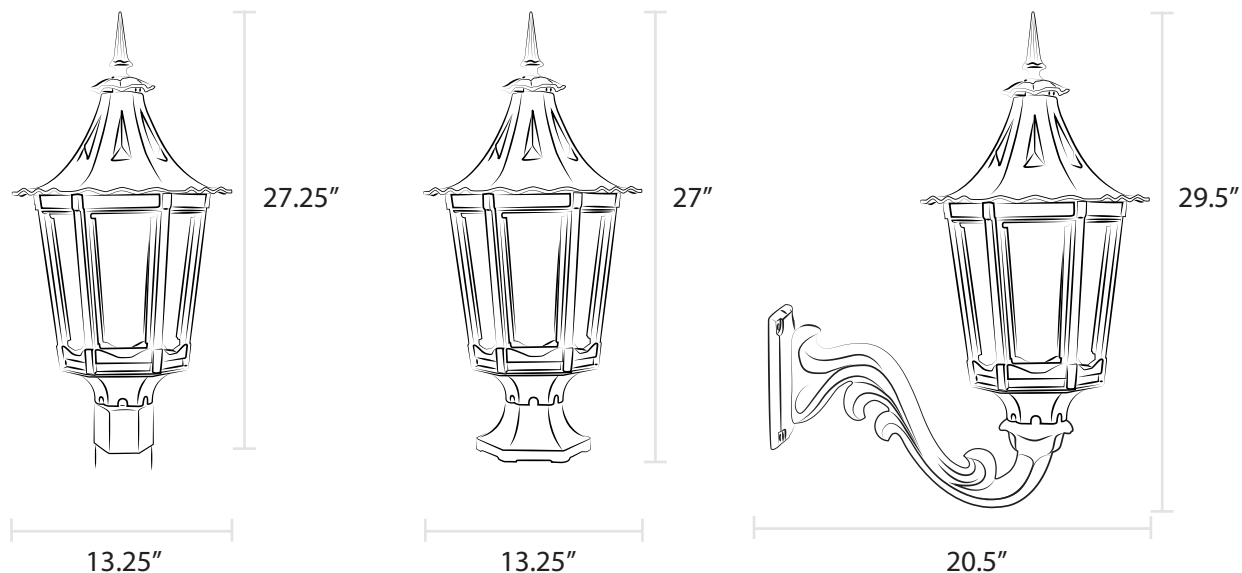

The Cavalier

Product Overview:

- Sand cast aluminum
- Certified valve
- Flat tempered glass included; additional glass options available*
- Spike finial included; decorative finials available*

Installation Options:

- Post mount fits standard 3" outside diameter post
- For wall mount, combine with our Six-Sided Decorative Bracket, Craftsman, Sewickley, or Universal Bracket
- For pier mount, combine with our Small Six-Sided Pier Mount or Heritage Pier Mount

Illumination Options:

Finish Options:

- Available in all finish options

*Additional charges may apply