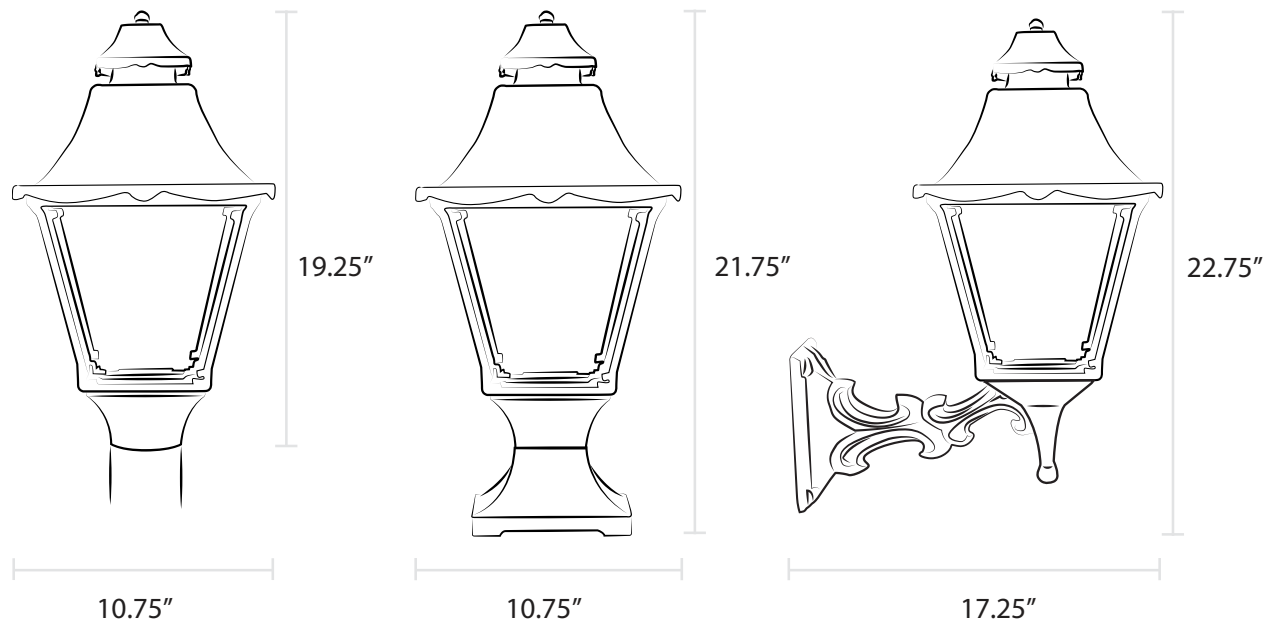

The Essex

Item 1900

The Essex captures the folklore of the English countryside with its simple, four-sided design and graceful, curving roof-line. Inspired by the green by-ways and quaint villages of the Thames Estuary, the Essex Lamp benefits from that country's unique blend of rural tradition and urban elegance. The gently sloping roof of the Essex Lamp complements a wide range of architectural styles.

Post Mount

Wall Mount

Pier Mount

As shown with Universal finial

The Essex

Product Overview:

- Sand cast aluminum
- Certified valve
- Flat tempered glass included; additional glass options available*
- Universal finial included; decorative finials available*

Installation Options:

- Post mount fits standard 3" outside diameter post
- For wall mount, combine with our Four-Sided Decorative Bracket, Craftsman, Sewickley, or Universal Bracket
- For pier mount, combine with our Four-Sided Pier Mount or Heritage Pier Mount