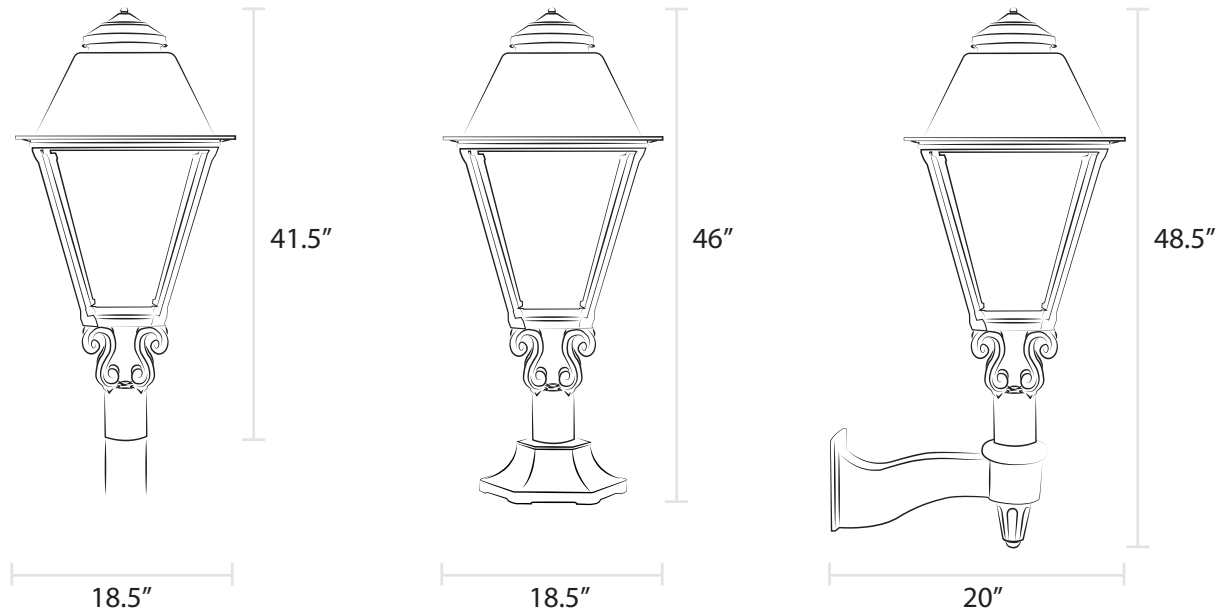

The Coachman

Product Overview:

- Sand cast aluminum
- CSA approved valve
- Flat tempered glass included; additional glass options available*
- Universal finial included; decorative finials available*

Installation Options:

- Post mount fits standard 3" outside diameter post
- For wall mount, combine with our Universal Bracket
- For pier mount, combine with our Large Six-Sided Pier Mount with 3" outside diameter stud

Illumination Options:

Finish Options:

- Available in all finish options

*Additional charges may apply