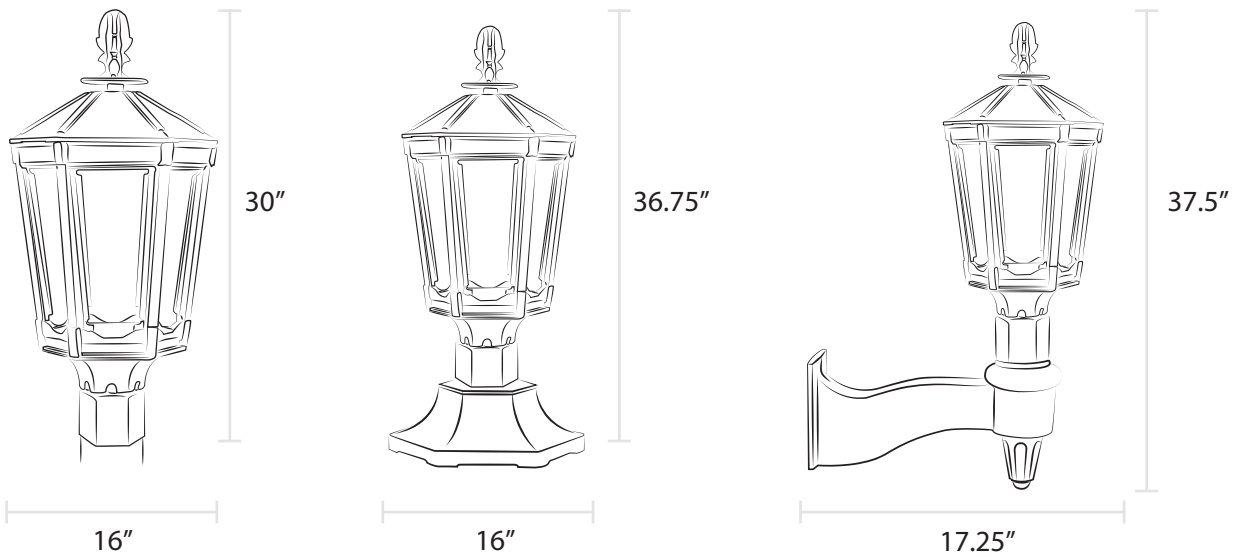

The Grand Vienna

Item 3100

Reflecting the subtle elegance of our residential-sized Vienna, but on a larger scale, the Grand Vienna embodies classic lines in a discreet design. For centuries, gas lights like our Vienna lit the winding streets of the Habsburg Empire, providing romantic illumination for carriages and commoners alike. The six-sided elegance of this lamp is further enhanced with beveled panes.

Post Mount

Wall Mount

Pier Mount

As shown with Large Cast Acorn finial with guard

The Grand Vienna

Product Overview:

- Sand cast aluminum
- Certified valve
- Flat tempered glass included; additional glass options available*
- Large Cast Acorn finial with guard included; decorative finials available*

Installation Options:

- Post mount fits standard 3" outside diameter post
- For wall mount, combine with our Universal Bracket
- For pier mount, combine with our Large Six-Sided Pier Mount with 3" outside diameter stud

Illumination Options:

Mantle Gas

Open Flame Gas

GasGlow® LED*

Candelabra Base

Finish Options:

- Available in all finish options

**Additional charges may apply*