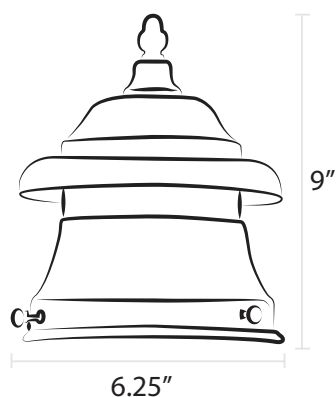

Boulevard Lamp Accessories

Ventilators

- Available in Natural Spun Aluminum or Powder Coated Aluminum
- Powder Coated Aluminum available in any of our powder finishes