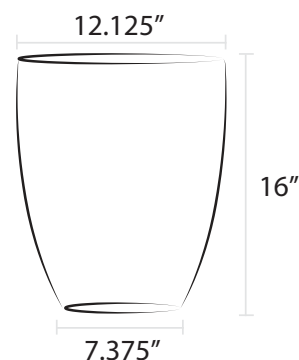

Globes

- Available in Clear Glass, Milk/Opal Glass, or Polycarbonate