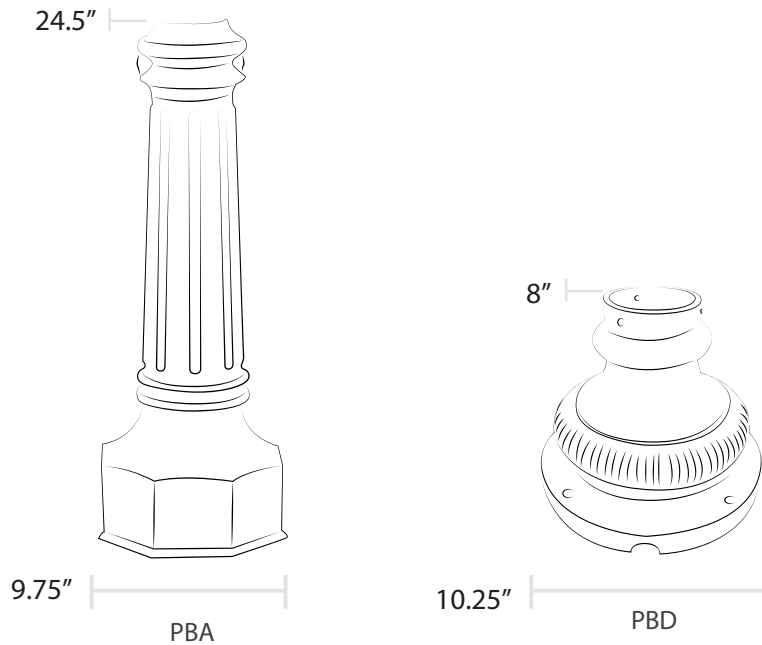

Decorative Bases

Burial or Bolt Down Installation

Pedestal
PBA

Patio
PBD

Decorative Bases

Product Overview:

Cast Aluminum Pedestal Base

- Sand cast aluminum
- Two piece assembly for easy attachment
- Combine with 3" outside diameter burial post only
- Available in all finishes

Cast Aluminum Patio Base

- Sand cast aluminum
- One piece design for surface mounting
- Combine with 3" outside diameter post only
- For use with residential-sized lamps and torches only
- Available in all finishes