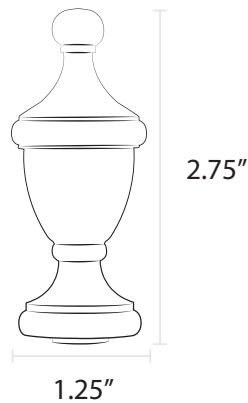

Loop

F07

Solid Brass or
Powder Finished

Spike

F12

Aluminum -
Powder Finished

Urn

F05