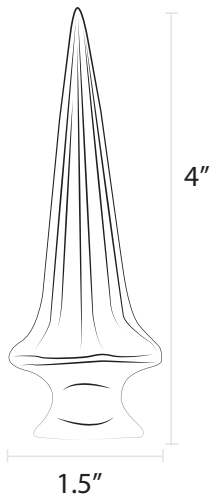

Loop

F07

Solid Brass or
Powder Finished

Spike

F12

Aluminum -
Powder Finished

Urn

F05