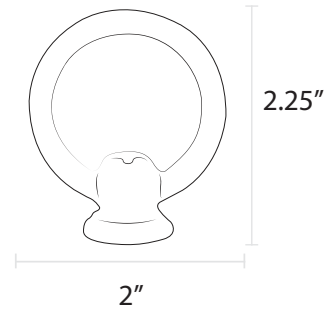

Loop

F07

Solid Brass or
Powder Finished

Spike

F12

Aluminum -
Powder Finished

Urn

F05