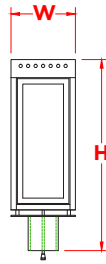

# ORACLE

OC1-W

WALL MOUNT	H	W	D
OC1-W	26"	7-1/2"	13-11/16"
OC2-W	30"	9-1/2"	14-11/16"
OC3-W	36"	11"	17-3/16"

OC1-CWB

OC1-CWB	17-1/2"	7-1/2"	10-1/2"
OC2-CWB	21-3/4"	9-1/2"	12-1/2"
OC3-CWB	27-3/8"	11"	14"

OC1-P

POST MOUNT	H	W	D
OC1-P	22-1/4"	7-1/2"	7-1/2"
OC2-P	26-1/2"	9-1/2"	9-1/2"
OC3-P	32-1/8"	11"	11"

OC1-Y

CEILING MOUNT	H	W	D
OC1-Y	31-3/4"	11-9/16"	7-1/2"
OC2-Y	35-7/8"	13-9/16"	9-1/2"
OC3-Y	41-1/2"	16-3/8"	11"