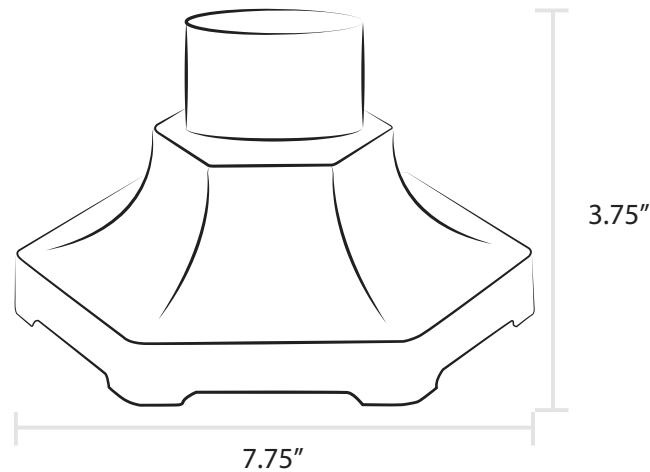

# Heritage Pier Mount

Model RM3

Our Heritage Pier Mount offers a classic, traditional look and can be paired with any of our smaller sized lamps.

## Product Overview:

- Can be paired with any of our smaller post mount lamp styles
- Sand cast aluminum with access door for line connections
- Includes 3" outside diameter stud