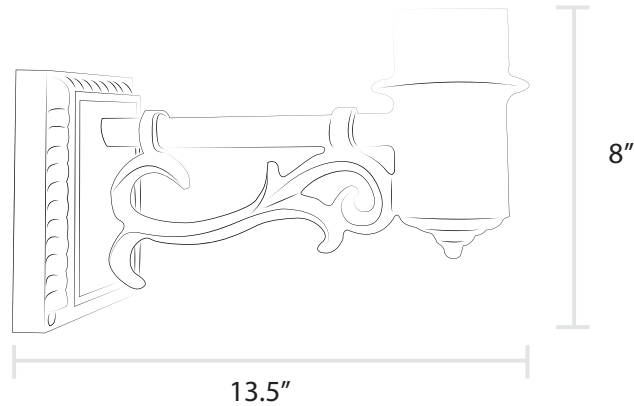

Sewickley Wall Bracket

Item WM8

Add elegance to your wall mounted lamp
with our decorative Sewickley Bracket.

Sewickley Wall Bracket

Product Overview:

- Designed to be paired with any of residential-sized lamps
- Sand cast aluminum
- Mounting bracket measures 5" W by 7" H