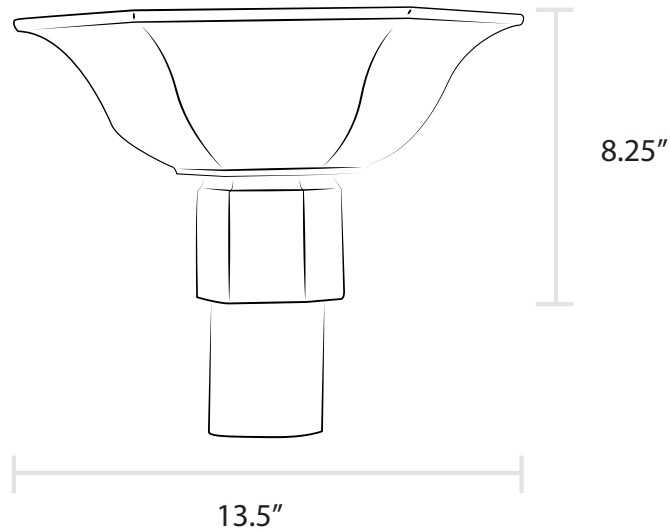

The Maui

Product Overview:

- Aluminum or steel posts sold separately
- Cast aluminum construction
- Natural gas or liquid propane
- Available with optional on/off knob for ease of gas control*
- Standard open flame
- Lava Rock included
- CSA approved valve

Installation Options:

- Post mount fits standard 3" outside diameter post

Illumination Options:

Open Flame Gas

Finish Options:

- Available in all finishes

* Additional charges may apply