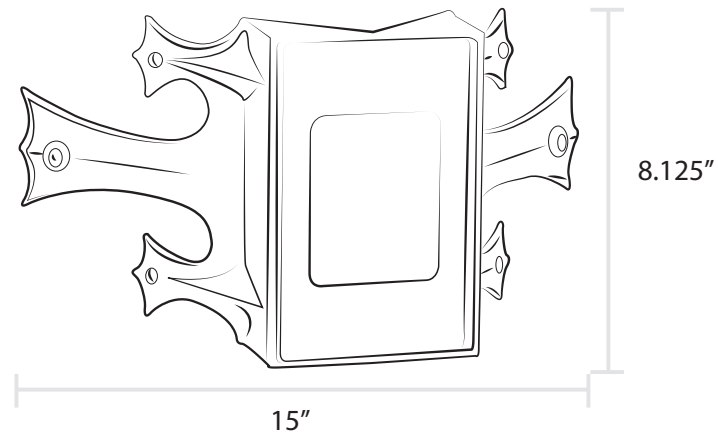

# Corner Wall Bracket

Model WM3

Add architectural detail and interest by combining our Corner Bracket with any of our other wall mount brackets.

# Corner Wall Bracket

**Product Overview:**

- Designed to accept our Universal, Four-Sided and Six-Sided Brackets
- Sand cast aluminum

**Finish Options:**

- Available in all finishes