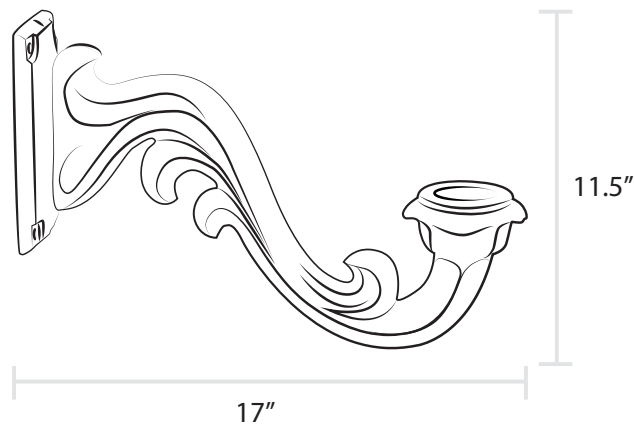

# Six-Sided Wall Bracket

Model WM6

Add elegance to your wall mounted lamp  
with our decorative Six-Sided Bracket.

# Six-Sided Wall Bracket

**Product Overview:**

- Designed to be paired with any of our smaller six-sided lamps
- Sand cast aluminum

**Finish Options:**

- Available in all finishes

**Lamps:**

This bracket is recommended specifically for: