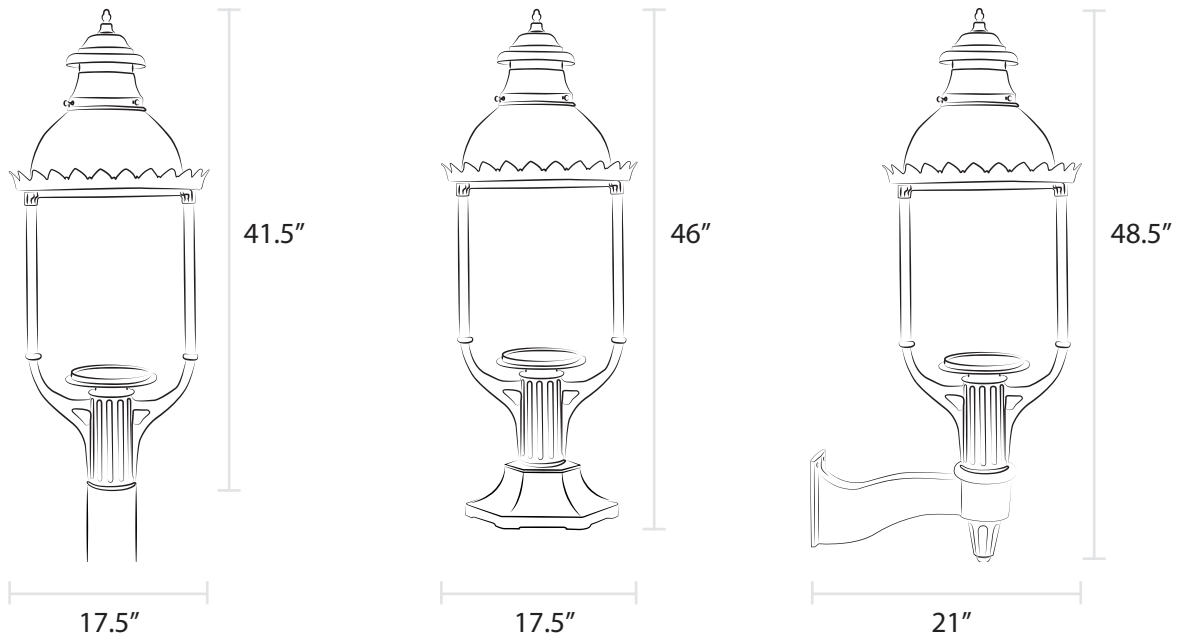

ESTATE

The Boulevard

Item 3600

The Boulevard Lamp is the quintessential American gas street lamp. Patented in 1899, the design was a transition from square-sided to round globe lamps. An impressive 42 inches tall, the Boulevard recalls the grandeur of the Victorian era but with the strength and simplicity of American character.

Post Mount

Wall Mount

Pier Mount

As shown with Spun Aluminum Ventilator, Milk Glass Dome and Brass Side Arms

The Boulevard

Product Overview:

- Sand cast aluminum
- Certified valve
- Globe available in clear glass, milk glass or polycarbonate
- Top dome available in milk glass or spun aluminum; spun aluminum dome is available natural or in any of our powder finishes
- Ventilator available in natural spun aluminum or powder finished aluminum
- Side Arms available in brass or any of our powder finishes

Installation Options:

- Post mount fits standard 3" outside diameter post
- For wall mount, combine with our Universal Bracket
- For pier mount, combine with our Large Six-Sided Pier Mount with 3" outside diameter stud