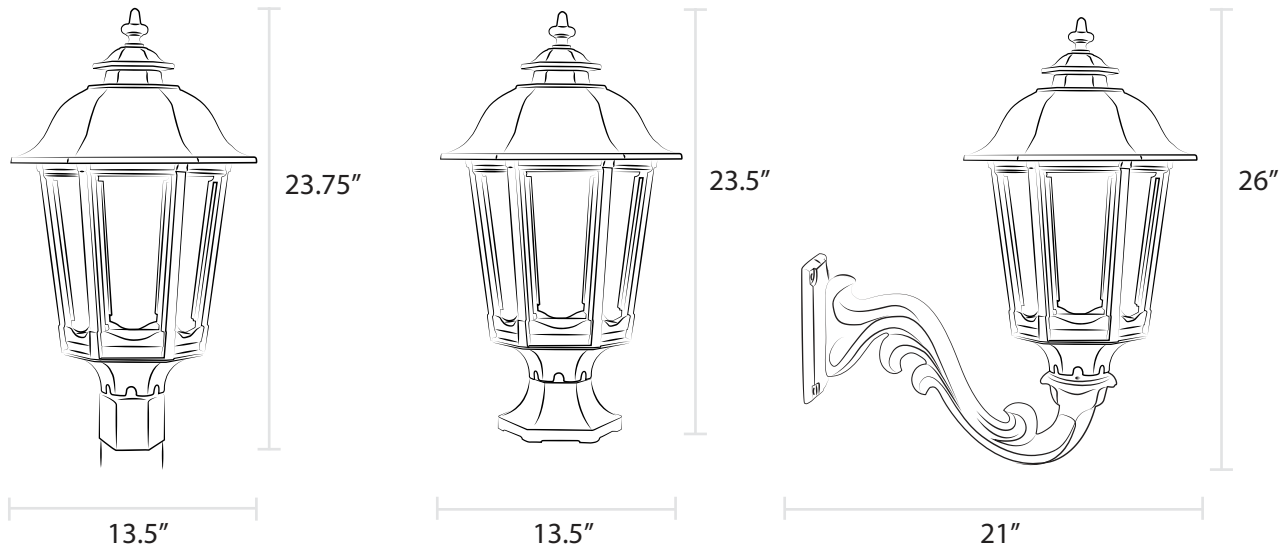

The Bavarian

Product Overview:

- Sand cast aluminum
- Certified valve
- Flat tempered glass included; additional glass options available*
- Bishop finial included; decorative finials available*

Installation Options:

- Post mount fits standard 3" outside diameter post
- For wall mount, combine with our Six-Sided Decorative Bracket, Craftsman, Sewickley, or Universal Bracket
- For pier mount, combine with our Small Six-Sided Pier Mount or Heritage Pier Mount

Illumination Options:

Finish Options:

- Available in all finish options

*Additional charges may apply