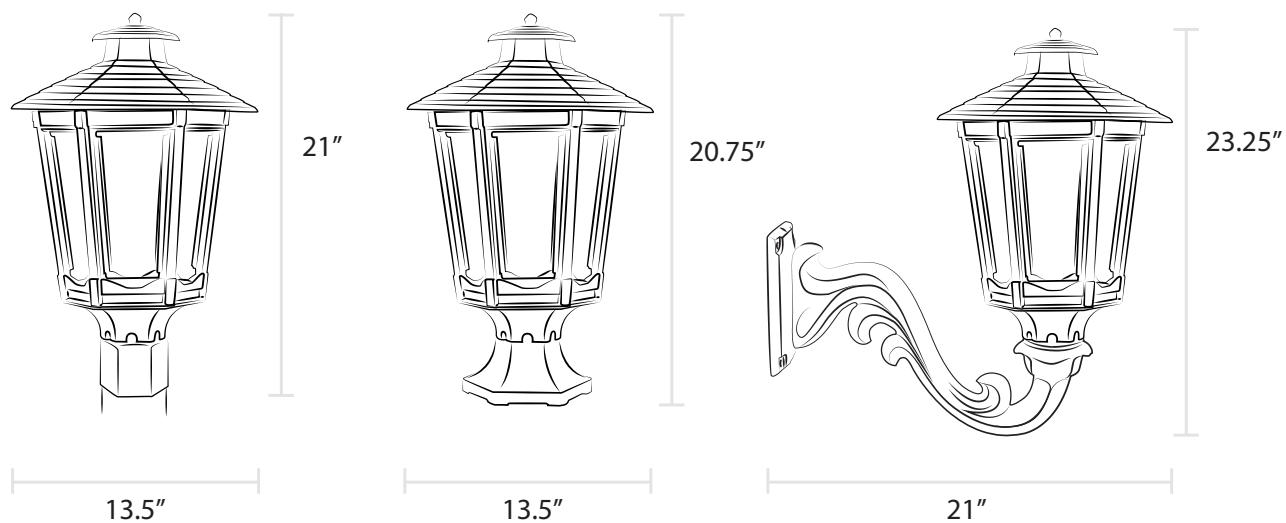

The Cosmopolitan

Product Overview:

- Sand cast aluminum
- Certified valve
- Flat tempered glass included; additional glass options available*
- Universal finial included; decorative finials available*

Installation Options:

- Post mount fits standard 3" outside diameter post
- For wall mount, combine with our Six-Sided Decorative Bracket, Craftsman, Sewickley, or Universal Bracket
- For pier mount, combine with our Small Six-Sided Pier Mount or Heritage Pier Mount

Illumination Options:

Finish Options:

- Available in all finish options

*Additional charges may apply