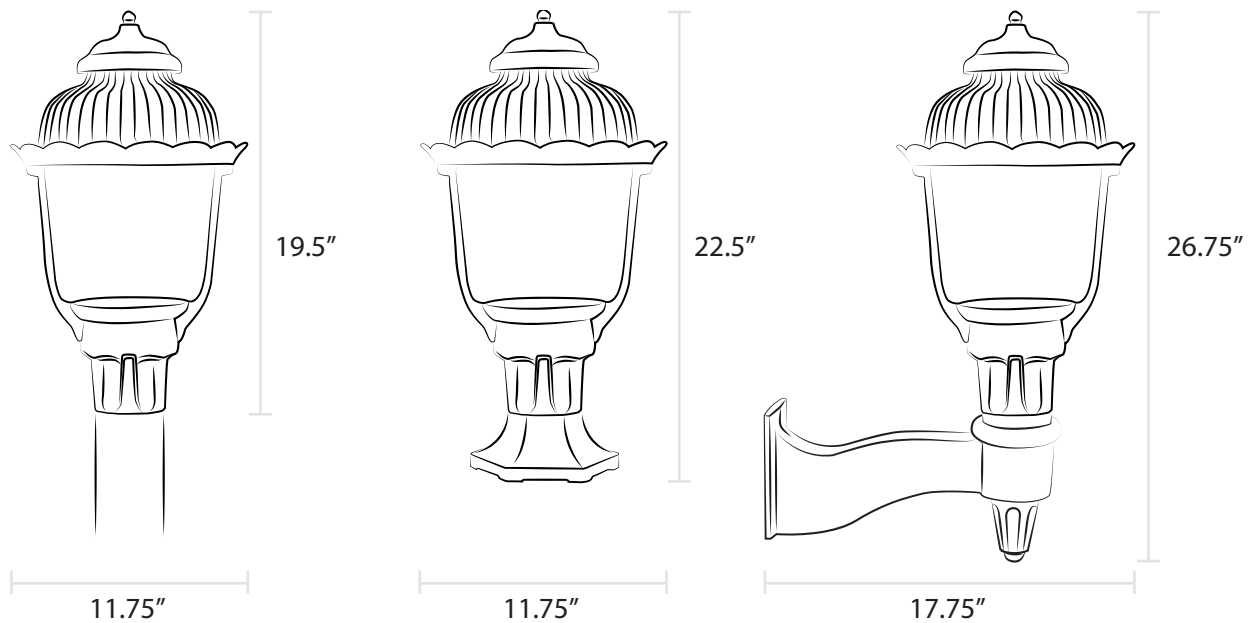

The Heritage

Product Overview:

- Sand cast aluminum
- Certified valve
- Round glass globe included
- Universal finial included; decorative finials available*

Installation Options:

- Post mount fits standard 3" outside diameter post
- For wall mount, combine with our Craftsman, Sewickley, or Universal Bracket
- For pier mount, combine with our Heritage Pier Mount

Illumination Options:

Finish Options:

- Available in all finish options

*Additional charges may apply