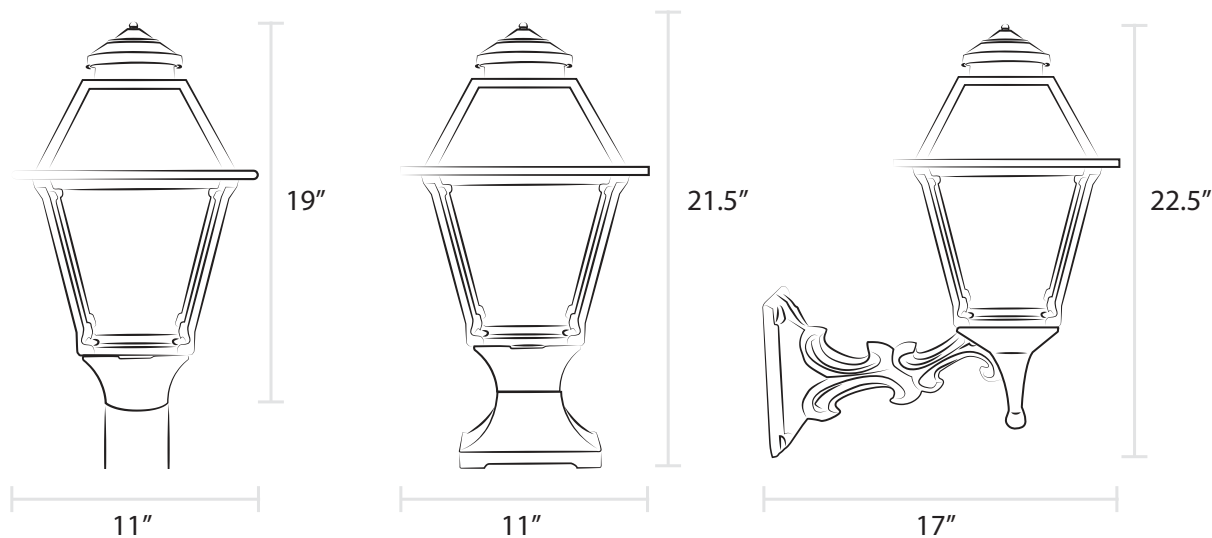

The Westmoreland

Item 2300

The Westmoreland is our most versatile lamp, offering the heightened visibility of four-sided design and simple, solid construction. The Westmoreland can be customized to virtually any taste through our wide selection of finishes and finials and is often employed as a complement to our Coachman and Old Allegheny estate lamps in architectural designs.

Post Mount

Wall Mount

Pier Mount

As shown with Universal finial

The Westmoreland

Product Overview:

- Sand cast aluminum
- Certified valve
- Flat tempered glass included; additional glass options available*
- Universal finial included; decorative finials available*

Installation Options:

- Post mount fits standard 3" outside diameter post
- For wall mount, combine with our Four-Sided Decorative Bracket, Craftsman, Sewickley, or Universal Bracket
- For pier mount, combine with our Four-Sided Pier Mount or Heritage Pier Mount