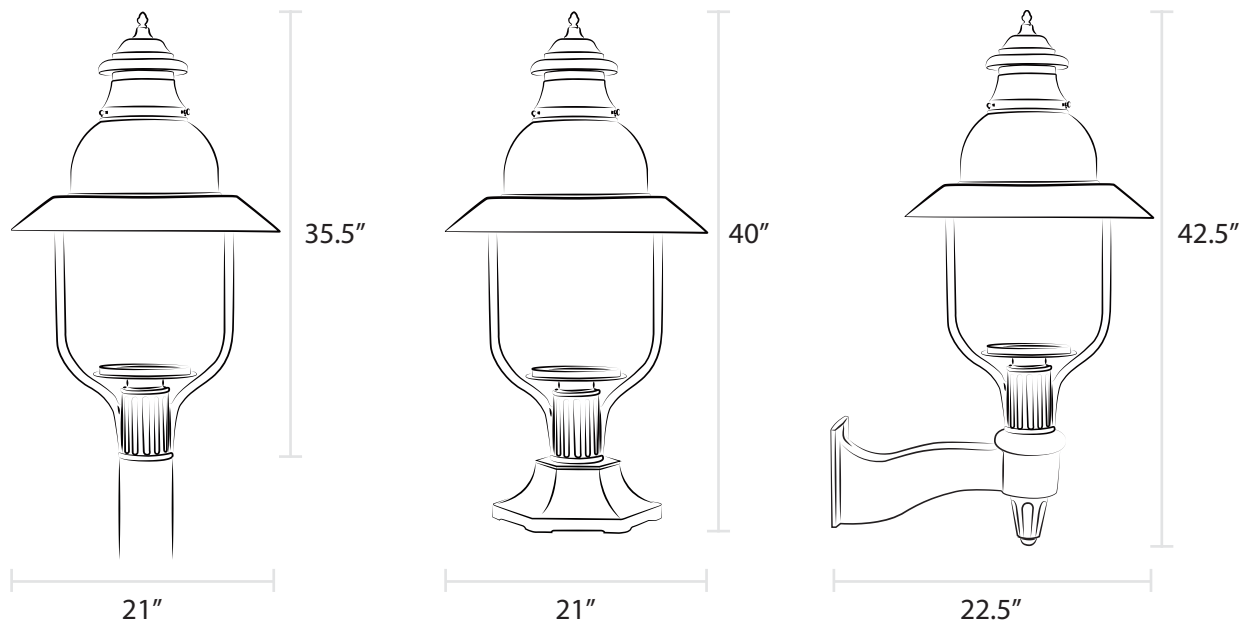

MID-SIZE

The Apollo

Model 4300

Classic lines blend with functionality to recall the industrial character of Victorian streetscapes. Our Apollo Lamp stands 36 inches tall and features a round globe for maximum illumination and visibility. When presented in a modern finish, the Apollo brings Retro-Industrial character to reclaimed commercial spaces and contemporary architecture.

Post Mount

Wall Mount

Pier Mount
*As shown with Powder
Coated Ventilator*

The Apollo

Product Overview:

- Sand cast aluminum
- CSA approved valve
- Globe available in clear glass, milk glass or polycarbonate
- Ventilator available in natural spun aluminum or powder finished aluminum

Installation Options:

- Post mount fits standard 3" outside diameter post
- For wall mount, combine with our Universal Bracket
- For pier mount, combine with our Large Six-Sided Pier Mount with 3" outside diameter stud