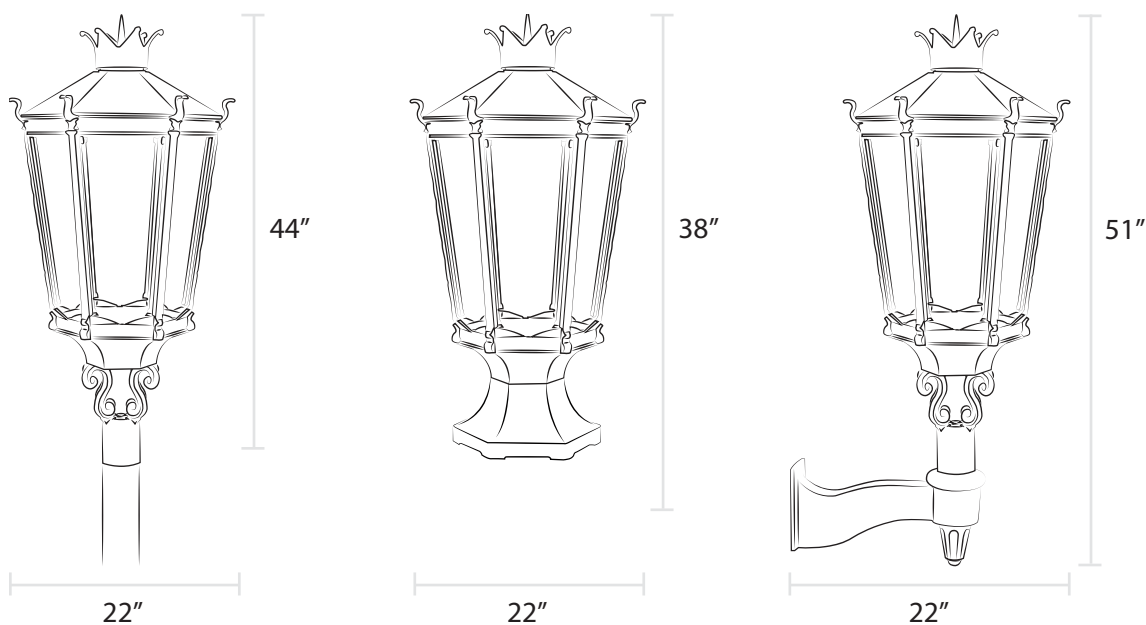

The Kronberg

Product Overview:

- Sand cast aluminum
- CSA approved valve
- Flat tempered glass included; additional glass options available*
- Crown with Spike finial included; decorative finials available*

Installation Options:

- Post mount fits standard 3" outside diameter post
- For wall mount, combine with our Universal Bracket
- For pier mount, combine with our Large Six-Sided Pier Mount or Large Six-Sided Pier Mount with 3" outside diameter stud

Illumination Options:

Finish Options:

- Available in all finish options

*Additional charges may apply