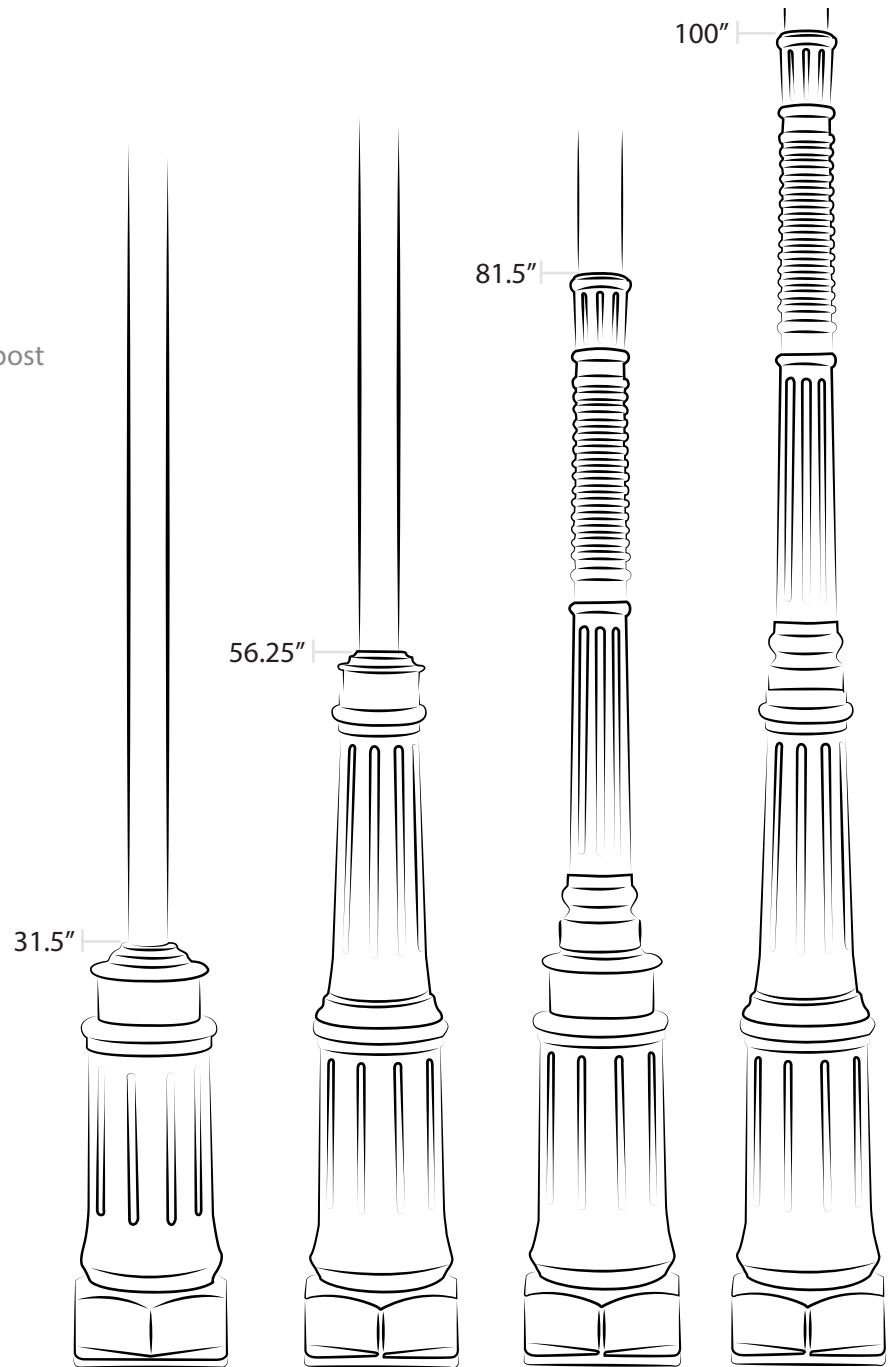

Oakmont

EP123

Avenue Lamp Post Series

Product Overview:

- Bolt down installation
- Cast aluminum base
- 3" outside diameter aluminum post
- Available smooth or fluted
- The Chartiers, Belle Vernon and Brentwood are available in 8' to 12' lengths
- The Oakmont is available in 8'4" to 12' lengths

Finish Options:

- Available in all finishes

11.75"
x 13.5"

Chartiers

EP001

11.75"
x 13.5"

Belle Vernon

EP012

11.75"
x 13.5"

Brentwood

EP013

11.75"
x 13.5"

Oakmont

EP123