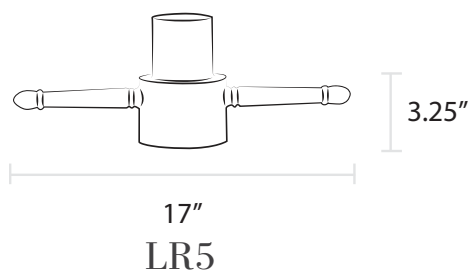

Ladder Rests & Plaques

HAP
Hanging Plaque

LR4
Cast Aluminum

LR5
Cast Aluminum

LR1; LR2
Plastic

LR6
Cast Aluminum

LR3
Galvanized Steel

Ladder Rests & Plaques

- Cast aluminum sign plaque
- Available in all finishes
- Fits plastic and steel ladder rests (sold separately)
- Add up to four numbers, brass or reflective (sold separately)

- Cast aluminum ladder rest
- Fits 3" or 3.5" outside diameter post; please specify when ordering
- Available in all finishes

- Cast aluminum ladder rest
- Fits 3.5" outside diameter post only
- Available in all finishes

- Plastic ladder rest
- Slides through smooth 3" outside diameter post only
- Available in black or white only
- Available with black or gold plastic ornamental balls (sold separately)

- Cast aluminum ladder rest
- Fits 3" outside diameter post only
- Available in all finishes

- Galvanized steel ladder rest
- Slides through smooth 3" outside diameter post only
- Available in all finishes
- Available with cast metal or plastic ornamental balls (sold separately)