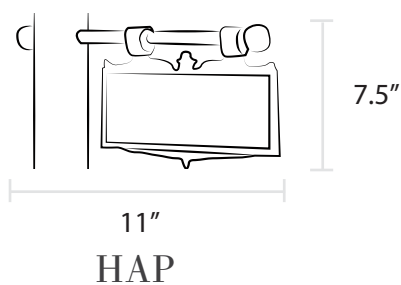

- Cast aluminum sign plaque
- Available in all finishes
- Fits plastic and steel ladder rests (sold separately)
- Add up to four numbers, brass or reflective (sold separately)

- Cast aluminum ladder rest
- Fits 3" or 3.5" outside diameter post; please specify when ordering
- Available in all finishes

- Cast aluminum ladder rest
- Fits 3.5" outside diameter post only
- Available in all finishes

- Plastic ladder rest
- Slides through smooth 3" outside diameter post only
- Available in black or white only
- Available with black or gold plastic ornamental balls (sold separately)