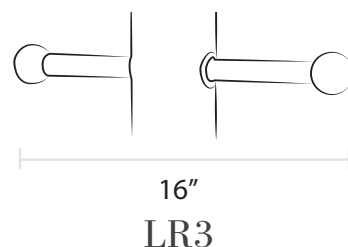

- Cast aluminum sign plaque
- Available in all finishes
- Fits plastic and steel ladder rests (sold separately)
- Add up to four numbers, brass or reflective (sold separately)

- Cast aluminum ladder rest
- Fits 3" or 3.5" outside diameter post; please specify when ordering
- Available in all finishes

- Cast aluminum ladder rest
- Fits 3.5" outside diameter post only
- Available in all finishes

- Plastic ladder rest
- Slides through smooth 3" outside diameter post only
- Available in black or white only
- Available with black or gold plastic ornamental balls (sold separately)

- Cast aluminum ladder rest
- Fits 3" outside diameter post only
- Available in all finishes

- Galvanized steel ladder rest
- Slides through smooth 3" outside diameter post only
- Available in all finishes
- Available with cast metal or plastic ornamental balls (sold separately)