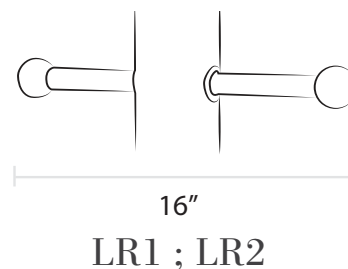

Ladder Rests & Plaques

HAP
Hanging Plaque

LR4
Cast Aluminum

LR5
Cast Aluminum

LR1; LR2
Plastic

LR6
Cast Aluminum

LR3
Galvanized Steel

Ladder Rests & Plaques

- Cast aluminum sign plaque
- Available in all finishes
- Fits plastic and steel ladder rests (sold separately)
- Add up to four numbers, brass or reflective (sold separately)

- Cast aluminum ladder rest
- Fits 3" or 3.5" outside diameter post; please specify when ordering
- Available in all finishes

- Cast aluminum ladder rest
- Fits 3.5" outside diameter post only
- Available in all finishes

- Plastic ladder rest
- Slides through smooth 3" outside diameter post only
- Available in black or white only
- Available with black or gold plastic ornamental balls (sold separately)

- Cast aluminum ladder rest
- Fits 3" outside diameter post only
- Available in all finishes

- Galvanized steel ladder rest
- Slides through smooth 3" outside diameter post only
- Available in all finishes
- Available with cast metal or plastic ornamental balls (sold separately)