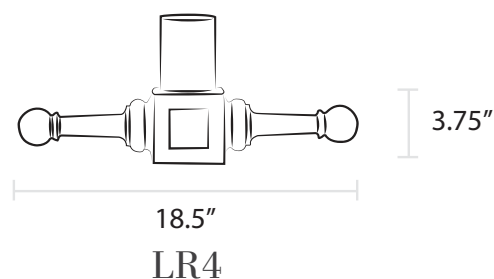

Ladder Rests & Plaques

HAP
Hanging Plaque

LR4
Cast Aluminum

LR5
Cast Aluminum

LR1; LR2
Plastic

LR6
Cast Aluminum

LR3
Galvanized Steel

Ladder Rests & Plaques

- Cast aluminum sign plaque
- Available in all finishes
- Fits plastic and steel ladder rests (sold separately)
- Add up to four numbers, brass or reflective (sold separately)

- Cast aluminum ladder rest
- Fits 3" or 3.5" outside diameter post; please specify when ordering
- Available in all finishes

- Cast aluminum ladder rest
- Fits 3.5" outside diameter post only
- Available in all finishes

- Plastic ladder rest
- Slides through smooth 3" outside diameter post only
- Available in black or white only
- Available with black or gold plastic ornamental balls (sold separately)

- Cast aluminum ladder rest
- Fits 3" outside diameter post only
- Available in all finishes

- Galvanized steel ladder rest
- Slides through smooth 3" outside diameter post only
- Available in all finishes
- Available with cast metal or plastic ornamental balls (sold separately)