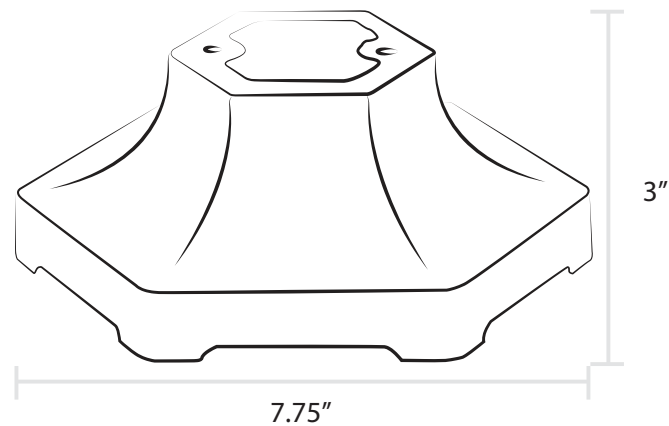

Small Six-Sided Pier Mount

Model RM2

Our Small Six-Sided Pier Mount can be paired with any of our smaller six-sided lamps and offers a classic, traditional look.

Small Six-Sided Pier Mount

Product Overview:

- Can be paired with any of our smaller six-sided lamps
- Sand cast aluminum with access door for line connections

Finish Options:

- Available in all finishes

Lamps:

This mount is recommended specifically for: