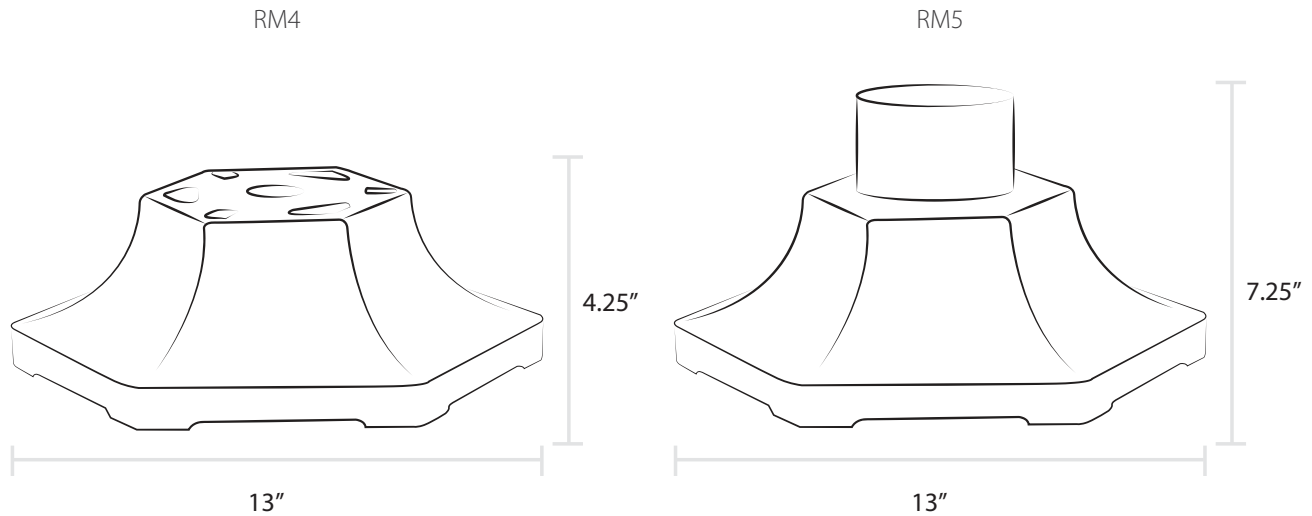

Large Six-Sided Pier Mount

Models RM4; RM5

Our Large Six-Sided Pier Mount offers a classic, traditional look for our larger lamp styles. This pier mount is available with or without a 3" outside diameter stud.

*Shown without 3" outside
diameter stud*

Large Six-Sided Pier Mount

Product Overview:

- Available with or without a 3" outside diameter stud
- The Large Six-Sided Pier Mount (with the 3" outside diameter stud) can be paired with all of our larger lamp styles
- The Large Six-Sided Pier Mount (without the 3" outside diameter stud) is used only with our Kronberg Lamp
- Sand cast aluminum with access door for line connections