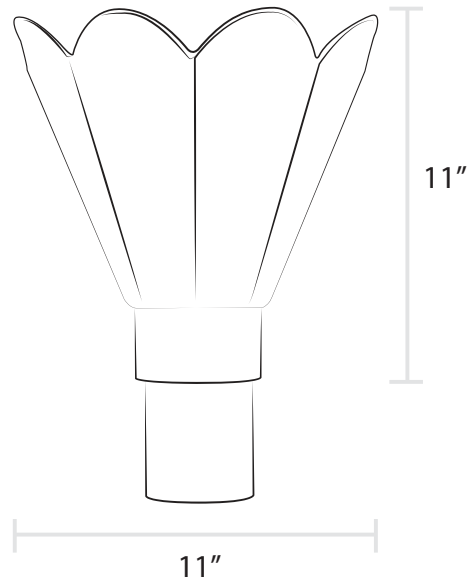

The Tulip

Product Overview:

- Aluminum or steel posts sold separately
- Cast aluminum construction
- Natural gas or liquid propane
- Standard open flame
- CSA approved valve

Installation Options:

- Post mount fits standard 3" outside diameter post

Illumination Options:

Open Flame Gas

Finish Options:

- Available in all finishes