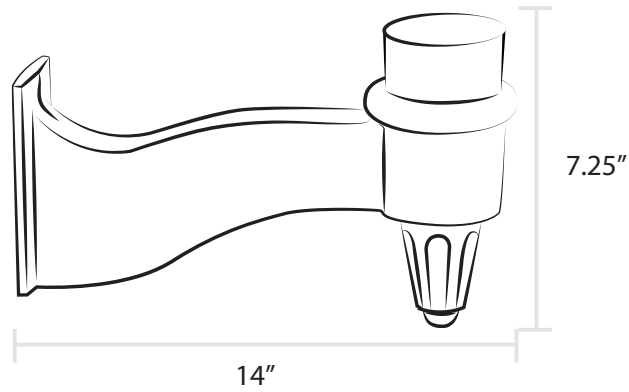

Universal Wall Bracket

Model WM1

Our Universal Bracket's simple yet sophisticated design can be used with any style of architecture.

Universal Wall Bracket

Product Overview:

- Designed to be paired with any of our post mount lamp styles
- Sand cast aluminum