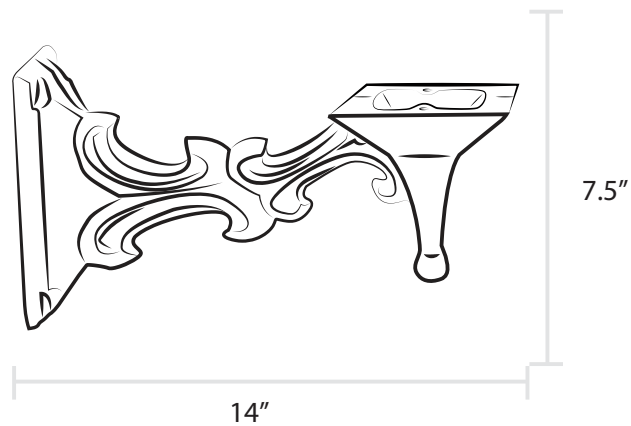

Four-Sided Wall Bracket

Model WM4

Add elegance to your wall mounted lamp
with our decorative Four-Sided Bracket.

Four-Sided Wall Bracket

Product Overview:

- Designed to be paired with any of our smaller four-sided lamps
- Sand cast aluminum

Finish Options:

- Available in all finishes

Lamps:

This bracket is recommended specifically for:

- The Contemporary
- The Essex
- The Washington
- The Westmoreland