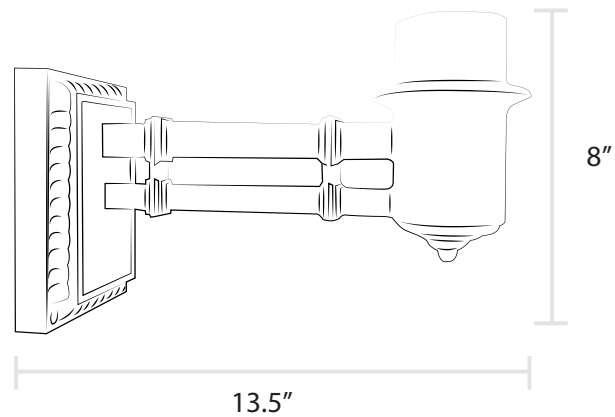

Craftsman Wall Bracket

Item WM7

Add elegance to your wall mounted lamp
with our modern Craftsman Bracket.

Craftsman Wall Bracket

Product Overview:

- Designed to be paired with any of our residential-sized lamps
- Sand cast aluminum
- Mounting bracket measures 5" W by 7" H