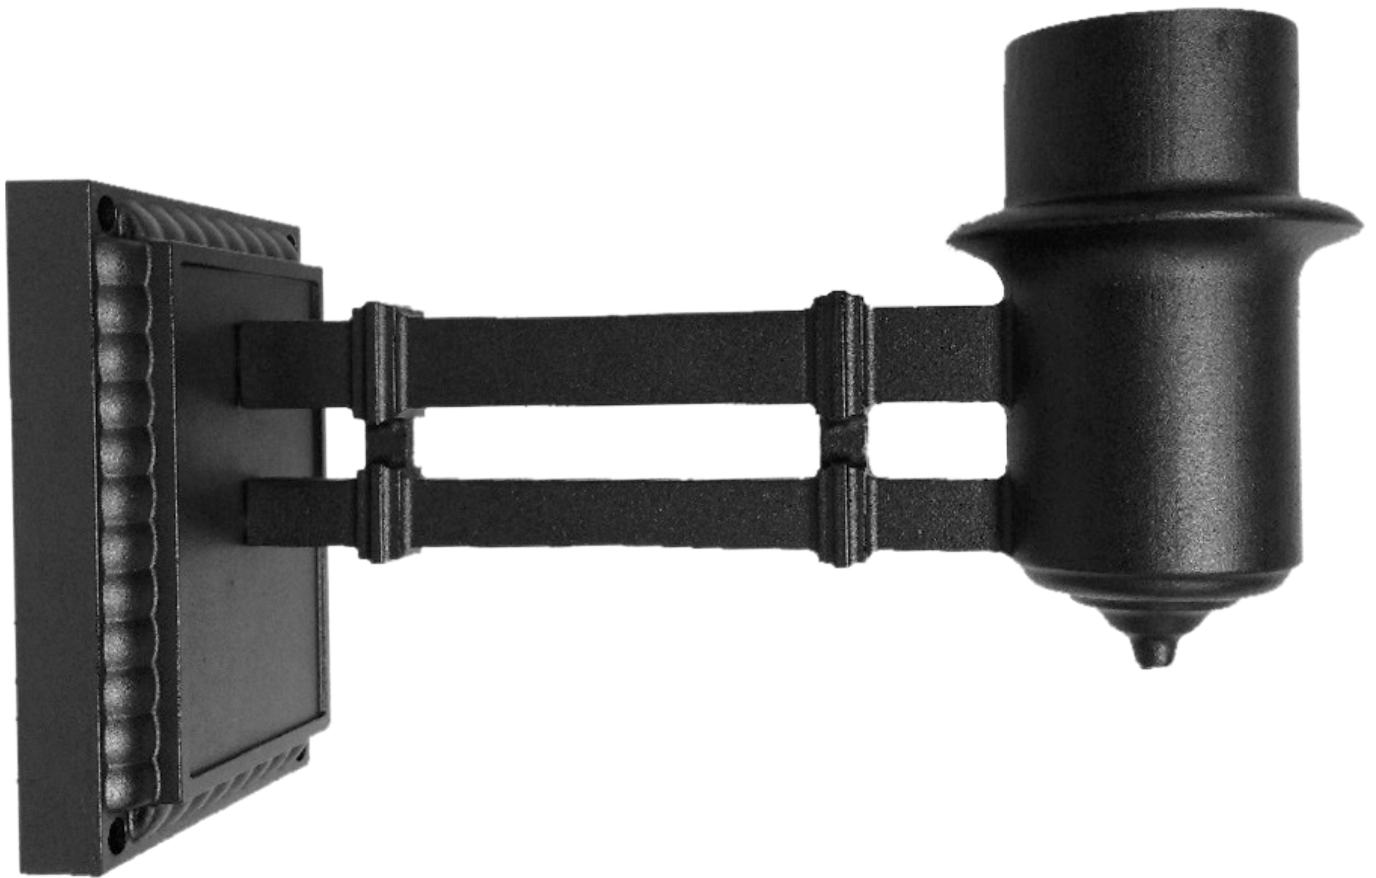

Craftsman Wall Bracket

Item WM7

Add elegance to your wall mounted lamp
with our modern Craftsman Bracket.

Craftsman Wall Bracket

Product Overview:

- Designed to be paired with any of our residential-sized lamps
- Sand cast aluminum
- Mounting bracket measures 5" W by 7" H

Finish Options:

- Available in all finishes

Lamps:

This bracket is recommended specifically for:

- The Craftsman

However, it can be used with all of our residential-sized lamp styles