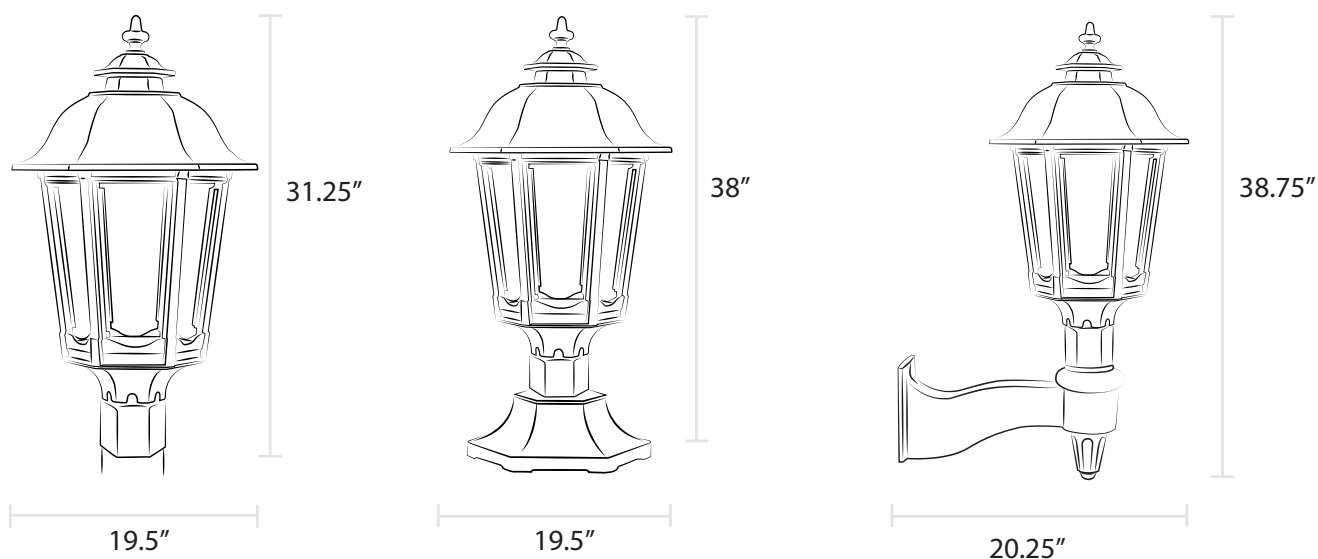

The Grand Bavarian

Product Overview:

- Sand cast aluminum
- Certified valve
- Flat tempered glass included; additional glass options available*
- Bishop finial included; decorative finials available*

Installation Options:

- Post mount fits standard 3" outside diameter post
- For wall mount, combine with our Universal Bracket
- For pier mount, combine with our Large Six-Sided Pier Mount with 3" outside diameter stud

Illumination Options:

Finish Options:

- Available in all finish options

*Additional charges may apply