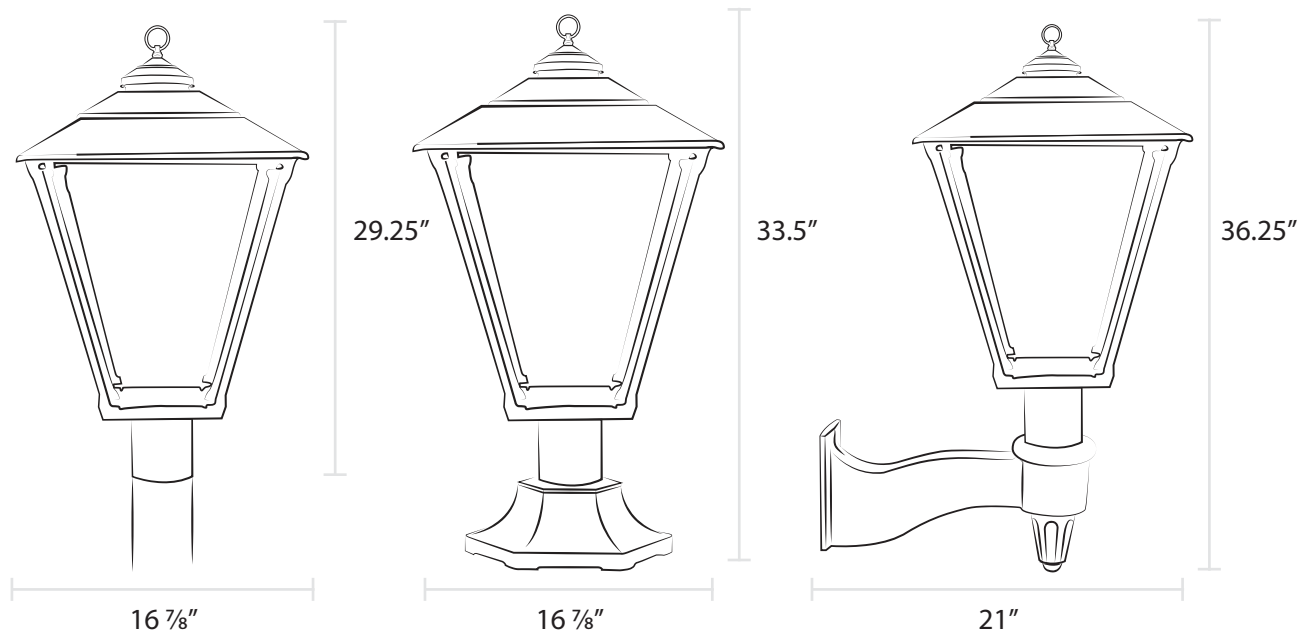

The Baldwin

Product Overview:

- Sand cast aluminum
- Certified valve
- Flat tempered glass included; additional glass options available*
- Loop finial included; decorative finials available*

Installation Options:

- Post mount fits standard 3" outside diameter post
- For wall mount, combine with our Universal Bracket
- For pier mount, combine with our Large Six-Sided Pier Mount with 3" outside diameter stud

Illumination Options:

Finish Options:

- Available in all finish options

*Additional charges may apply