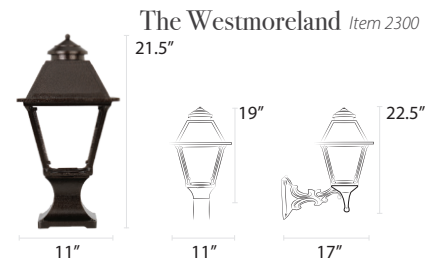

# Residential Lamps

Our residential lamps range from 10.75-13.5" wide x 19-27" tall and are available in post, pier, and wall mount configurations. Dimensions may vary based on custom selections.

# Decorative Posts

All posts measure 3" outside diameter unless noted.