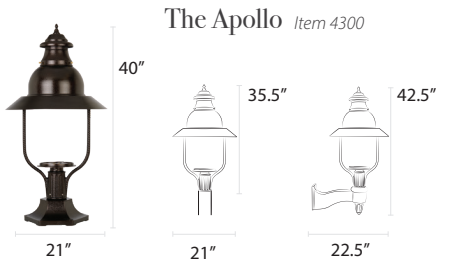

# Residential Lamps

Our residential lamps range from 10.75-13.5" wide x 19-27" tall and are available in post, pier, and wall mount configurations. Dimensions may vary based on custom selections.

## Residential Bases

The Boulevard

The Old Allegheny

## Mid-Size Lamps