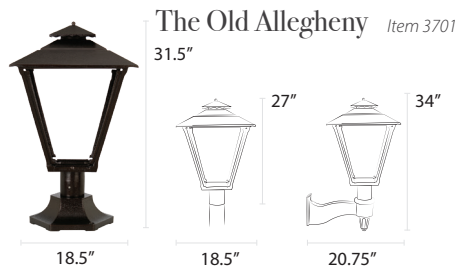

# Residential Lamps

Our residential lamps range from 10.75-13.5" wide x 19-27" tall and are available in post, pier, and wall mount configurations. Dimensions may vary based on custom selections.

## Residential Bases

The Boulevard

The Old Allegheny

## Mid-Size Lamps