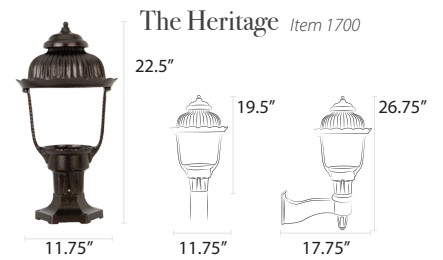

# Residential Lamps

Our residential lamps range from 10.75-13.5" wide x 19-27" tall and are available in post, pier, and wall mount configurations. Dimensions may vary based on custom selections.