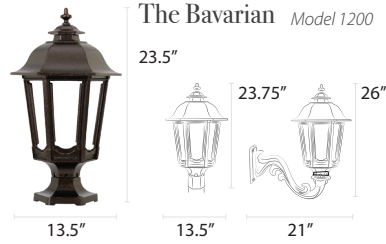

# Residential Lamps

Our residential lamps range from 10.75-13.5" wide x 19-27" tall and are available in post, pier, and wall mount configurations. Dimensions may vary based on custom selections.