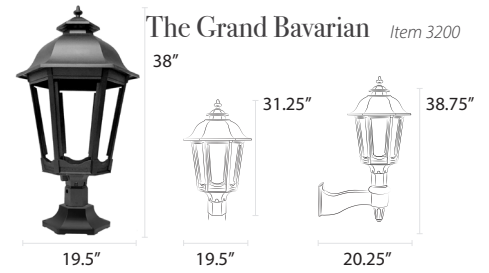

Mid-Size Lamps