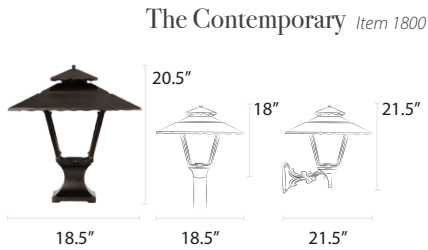

# Residential Lamps

Our residential lamps range from 10.75-13.5" wide x 19-27" tall and are available in post, pier, and wall mount configurations. Dimensions may vary based on custom selections.