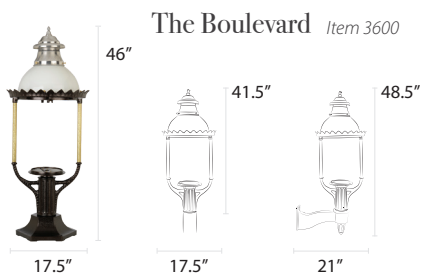

Estate Lamps