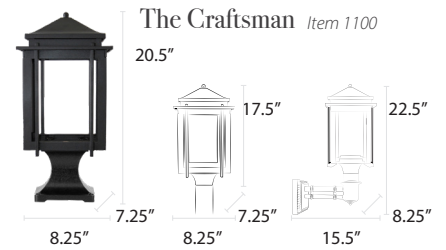

# Residential Lamps

Our residential lamps range from 10.75-13.5" wide x 19-27" tall and are available in post, pier, and wall mount configurations. Dimensions may vary based on custom selections.