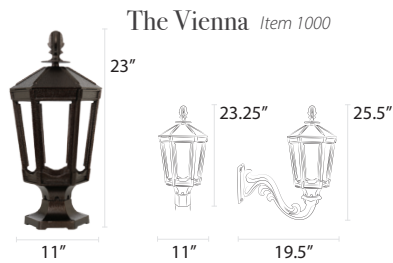

# Residential Lamps

Our residential lamps range from 10.75-13.5" wide x 19-27" tall and are available in post, pier, and wall mount configurations. Dimensions may vary based on custom selections.

# Decorative Posts

All posts measure 3" outside diameter unless noted.