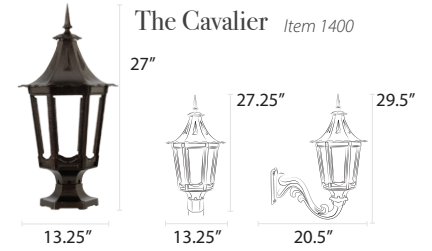

# Residential Lamps

Our residential lamps range from 10.75-13.5" wide x 19-27" tall and are available in post, pier, and wall mount configurations. Dimensions may vary based on custom selections.