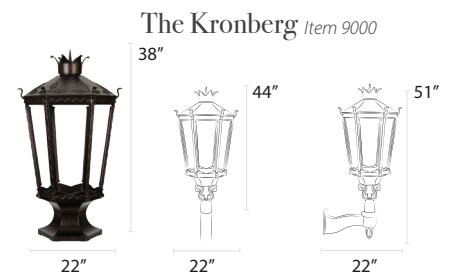

Estate Lamps