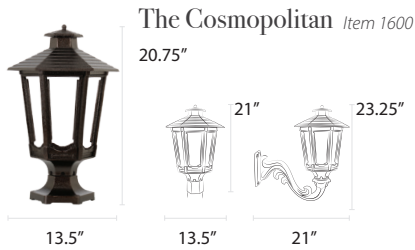

# Residential Lamps

Our residential lamps range from 10.75-13.5" wide x 19-27" tall and are available in post, pier, and wall mount configurations. Dimensions may vary based on custom selections.