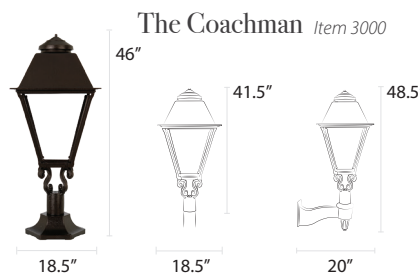

Estate Lamps