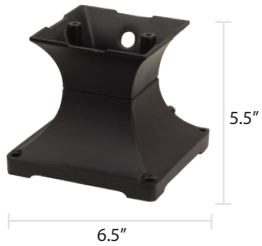

Pier Mounts

Four-Sided *RM1*