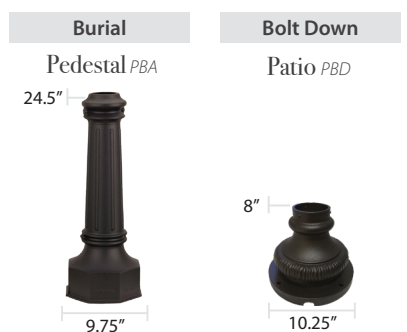

Residential Bases