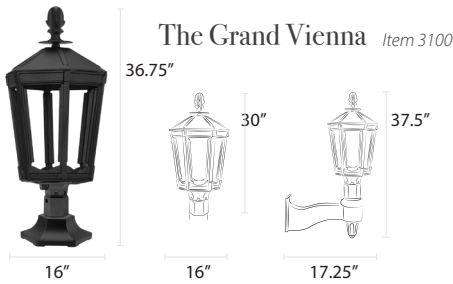

# Residential Lamps

Our residential lamps range from 10.75-13.5" wide x 19-27" tall and are available in post, pier, and wall mount configurations. Dimensions may vary based on custom selections.

## Mid-Size Lamps

# Decorative Posts

All posts measure 3" outside diameter unless noted.