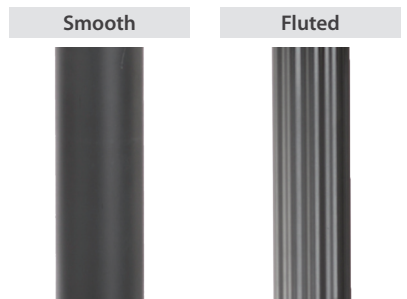

Residential Posts