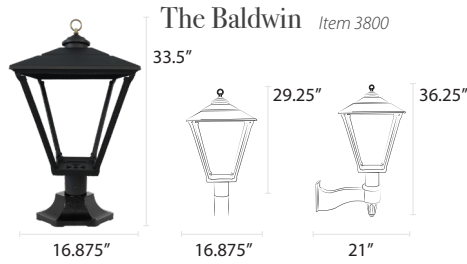

Mid-Size Lamps